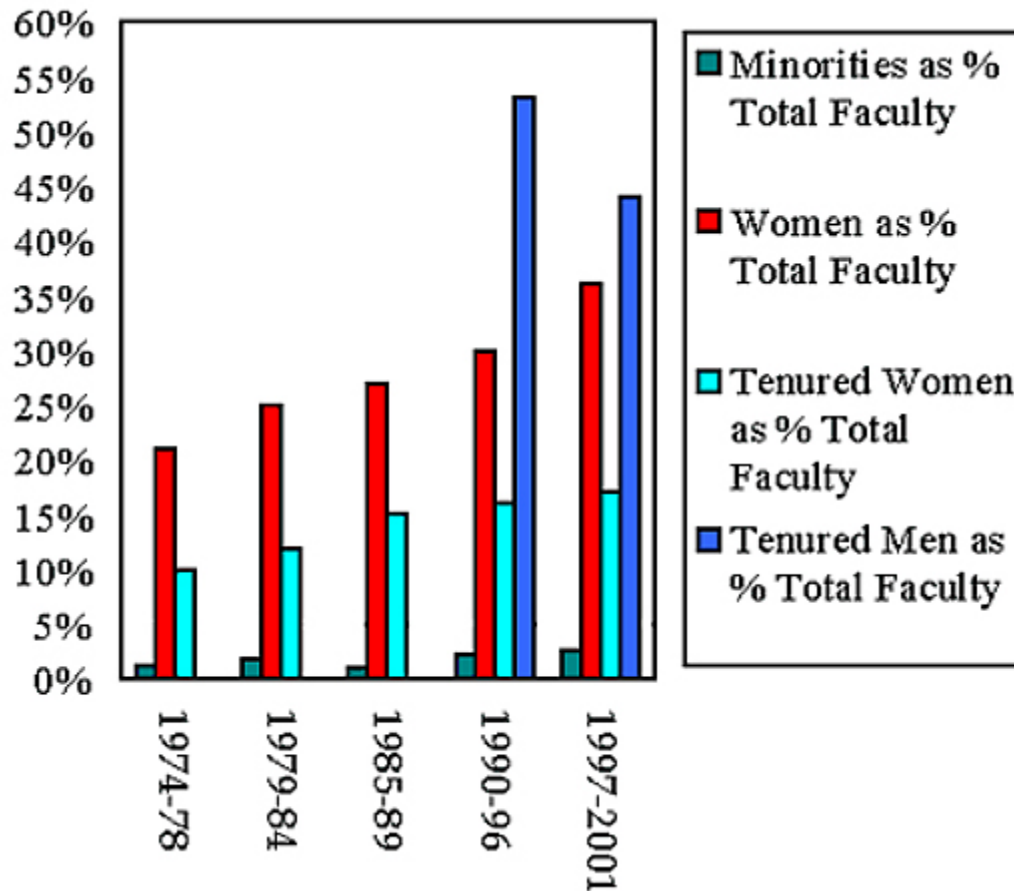

**Figure 1: Women and Minorities in Classics Faculties, 1974-2001**

Source: Mean totals from CSWMG Department Surveys. Information on tenured men was not collected until 1990.

**Close this window when finished.**