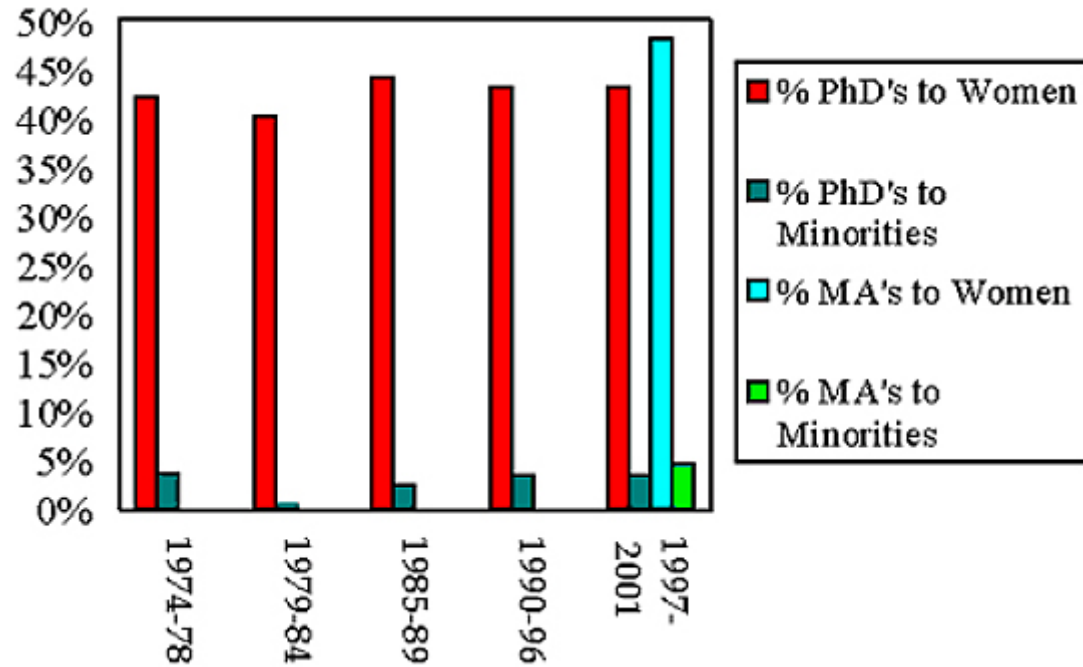

Figure 3: Advanced Classics Degrees of Women and Minorities, 1974-2001

Source: Mean totals from CSWMG Department Surveys. Information on tenured men was not collected until 1990.

Close this window when finished.