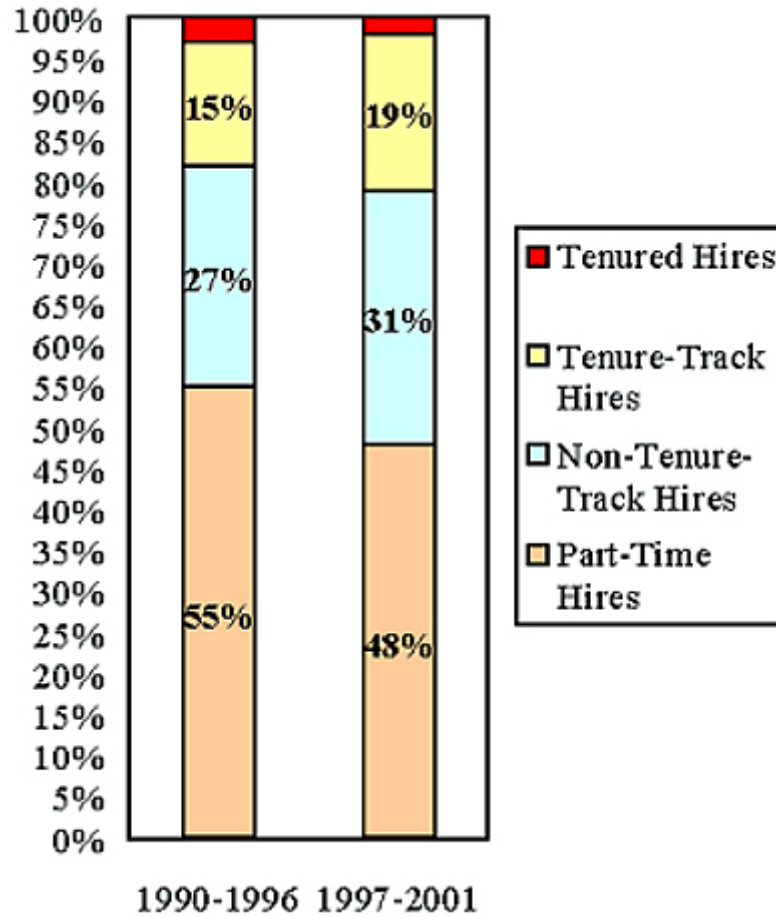

Figure 4: Tenure Status of Classics Hires , 1990-2001

Source: Mean totals from CSWMG Department Surveys. Information on tenured men was not collected until 1990.

Close this window when finished.

APA Report of the CSWMG on 1997-2001 Department Surveys